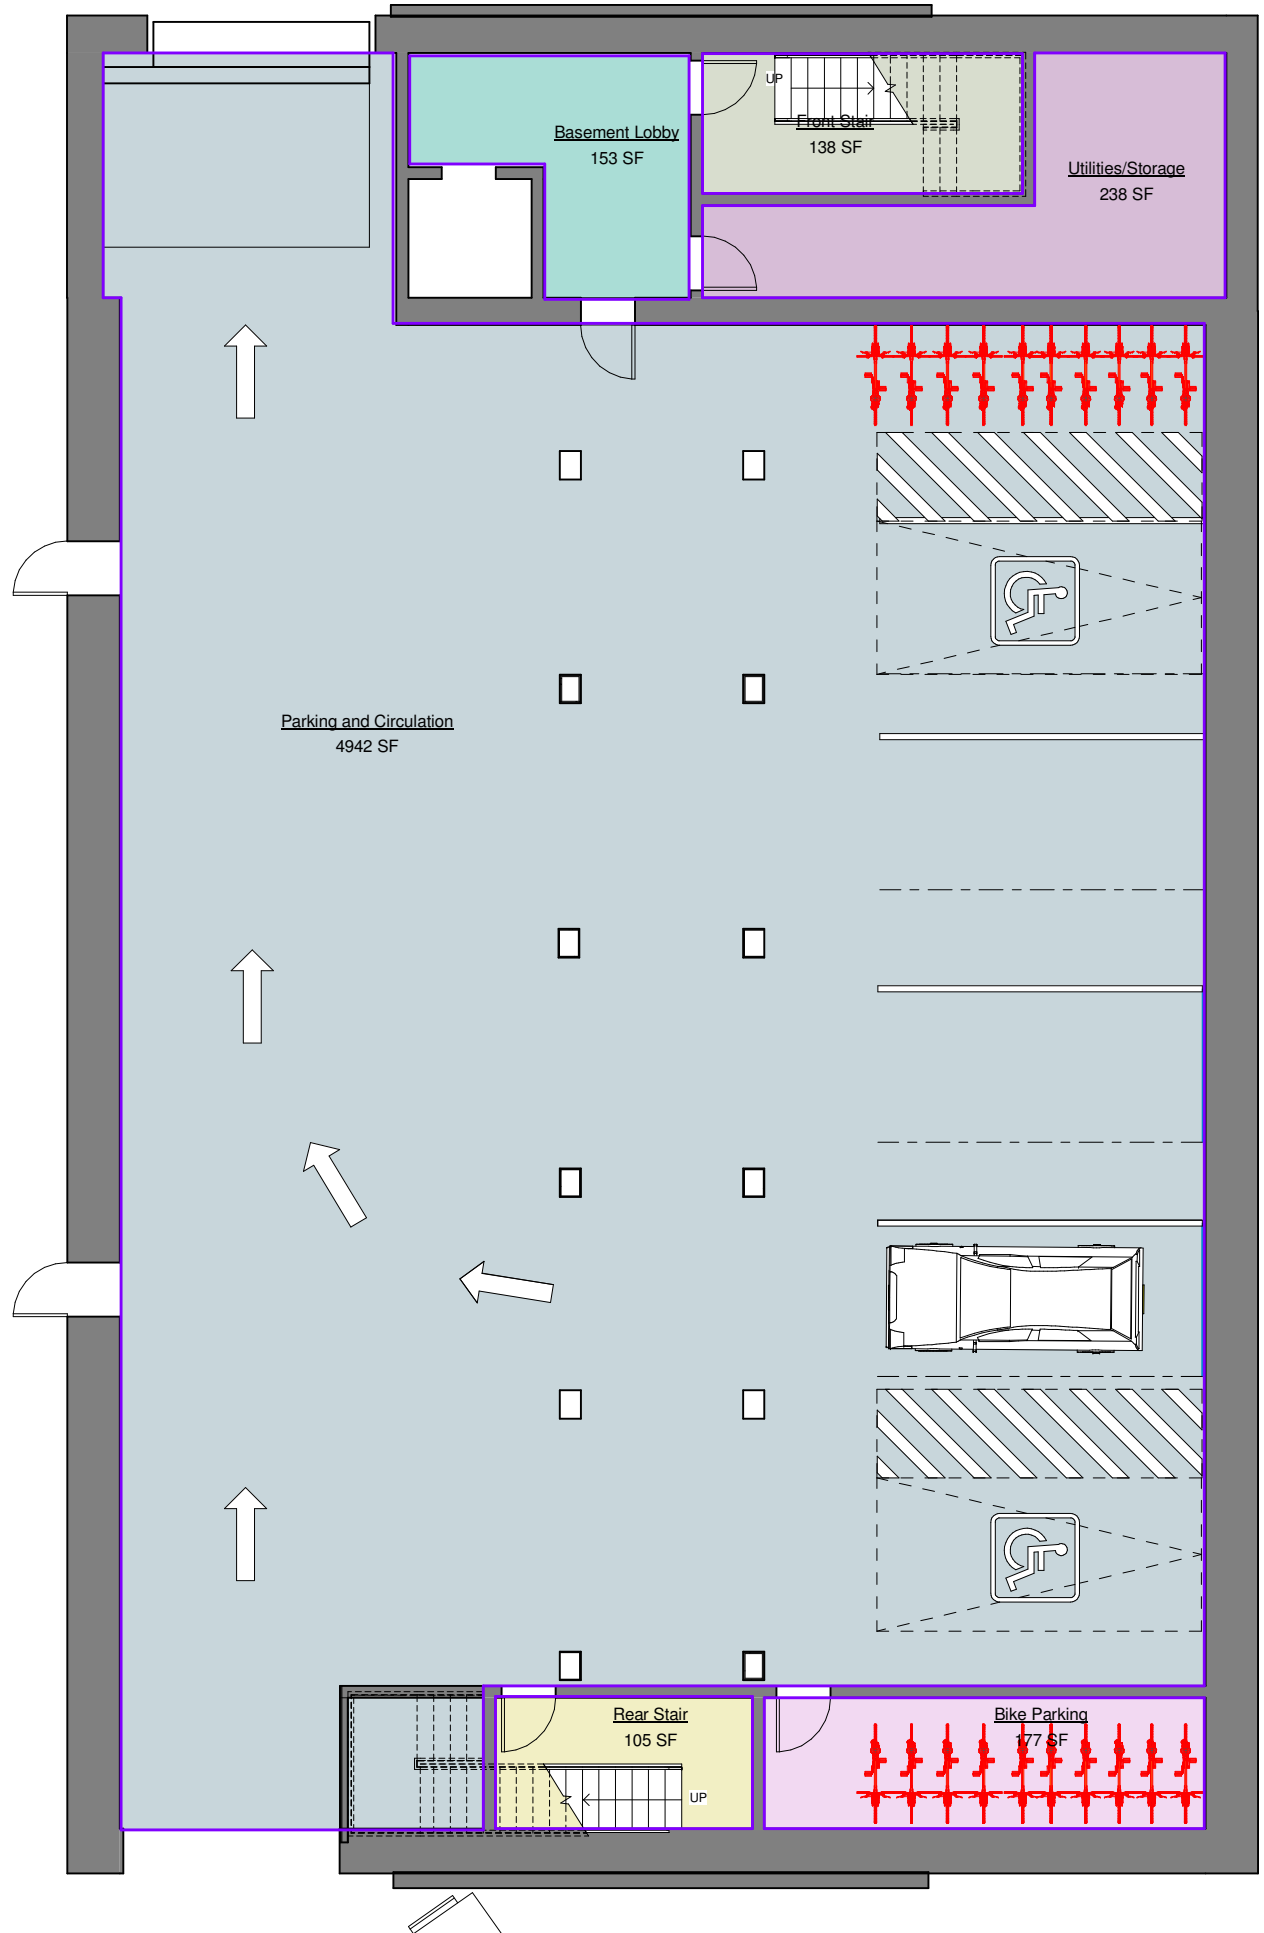

163-175 Conarroe Street & 156-162 Gay Street (School)

2 View Exiting the Garage
3/16" = 1'-0"

Scale Note: When drawings are printed on 11x17 sheets the scale is 1/2 the size shown. Drawings printed on 22x34 sheets the scale is as shown.

1 School Basement and Site
3/32" = 1'-0"

10 Class 1B
Bike Parking

10 Class 1A
Bike Parking

Scale Note: When drawings are printed on 11x17 sheets the scale is 1/2 the size shown. Drawings printed on 22x34 sheets the scale is as shown.

1 0.05 Basement
3/16" = 1'-0"

20 Proposed Apartments

Ranging from about 584 sq. ft.
to about 1,400 sq. ft.

Scale Note: When drawings are printed on 11x17 sheets the scale is 1/2 the size shown. Drawings printed on 22x34 sheets the scale is as shown.

1.0 First Floor
3/16" = 1'-0"

0' 3' 6'

1 2.0 2nd Floor
3/16" = 1'-0"

Scale Note: When drawings are printed on 11x17 sheets the scale is 1/2 the size shown. Drawings printed on 22x34 sheets the scale is as shown.