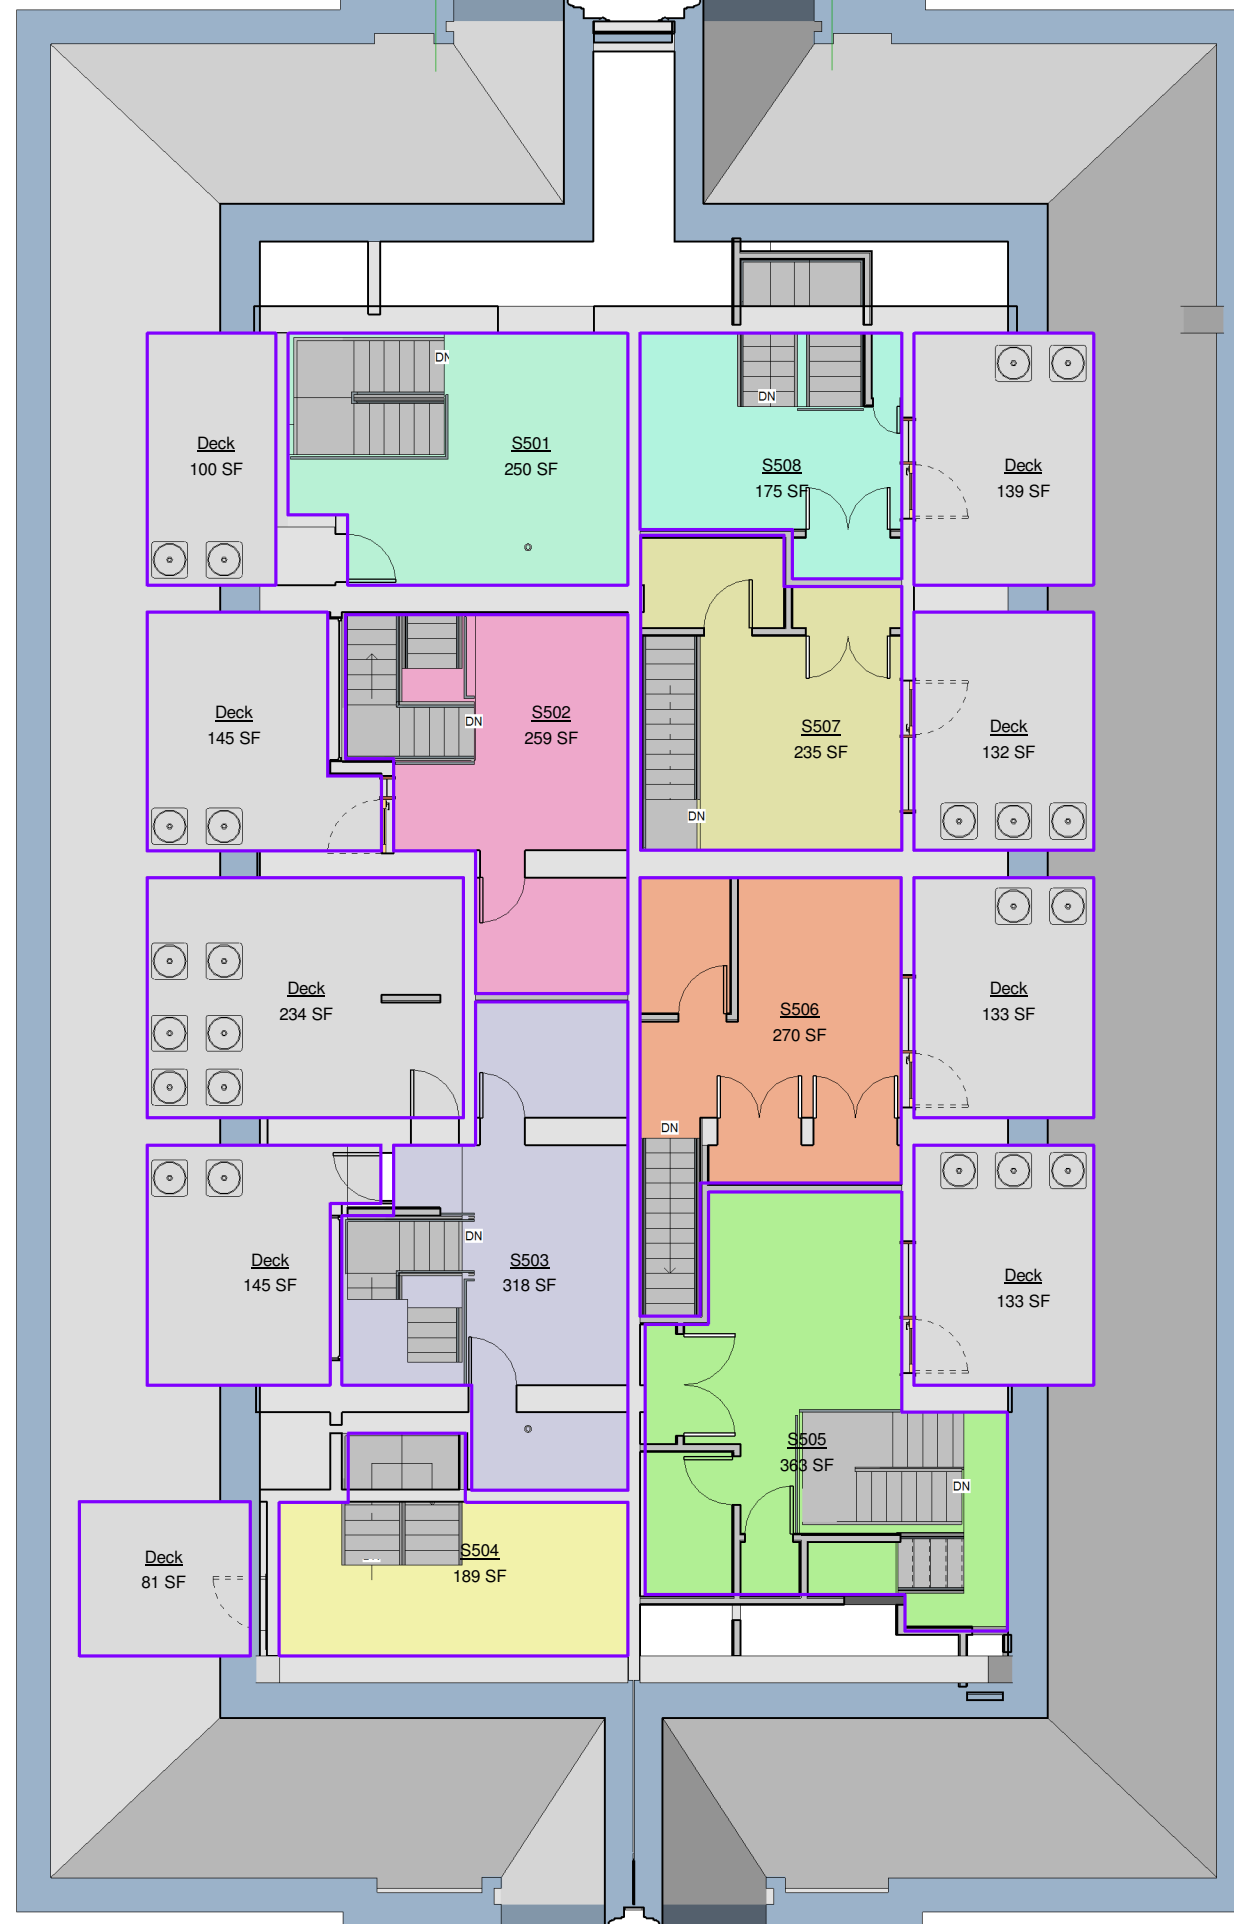

163-175 Conarroe Street & 156-162 Gay Street (School)

2 View Exiting the Garage
3/16" = 1'-0"

Scale Note: When drawings are printed on 11x17 sheets the scale is 1/2 the size shown. Drawings printed on 22x34 sheets the scale is as shown.

1.0 First Floor
3/16" = 1'-0"

0' 3' 6'

1 2.0 2nd Floor
3/16" = 1'-0"

Scale Note: When drawings are printed on 11x17 sheets the scale is 1/2 the size shown. Drawings printed on 22x34 sheets the scale is as shown.

1 3.0 Third Floor
 3/16" = 1'-0"
 0' 3' 6'

Scale Note: When drawings are printed on 11x17 sheets the scale is 1/2 the size shown. Drawings printed on 22x34 sheets the scale is as shown.

Scale Note: When drawings are printed on 11x17 sheets the scale is 1/2 the size shown. Drawings printed on 22x34 sheets the scale is as shown.

① 3.5 Third Floor Mezzanine
3/16" = 1'-0"

Scale Note: When drawings are printed on 11x17 sheets the scale is 1/2 the size shown. Drawings printed on 22x34 sheets the scale is as shown.

1 4.0 Roof Deck
3/16" = 1'-0"