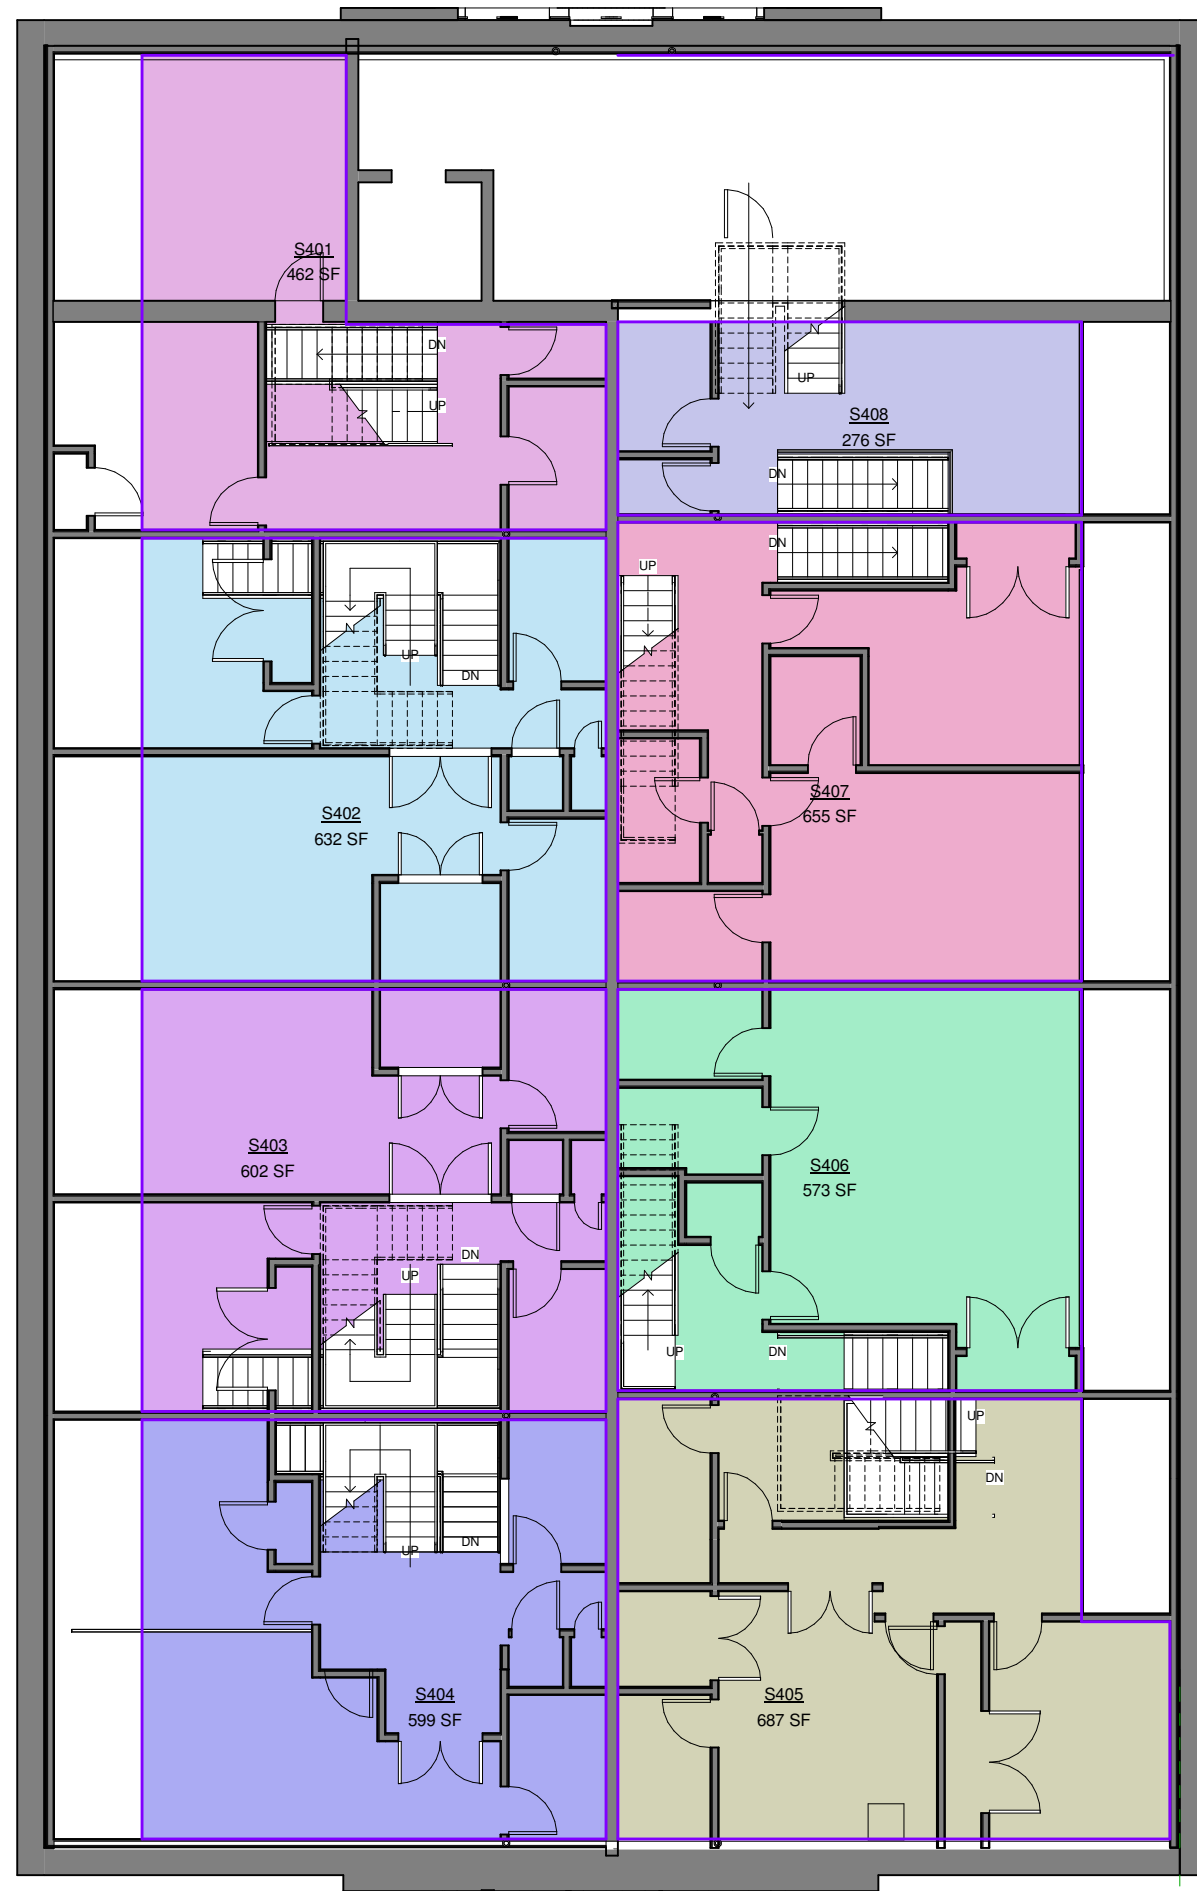

Scale Note: When drawings are printed on 11x17 sheets the scale is 1/2 the size shown. Drawings printed on 22x34 sheets the scale is as shown.

① 3.5 Third Floor Mezzanine
3/16" = 1'-0"