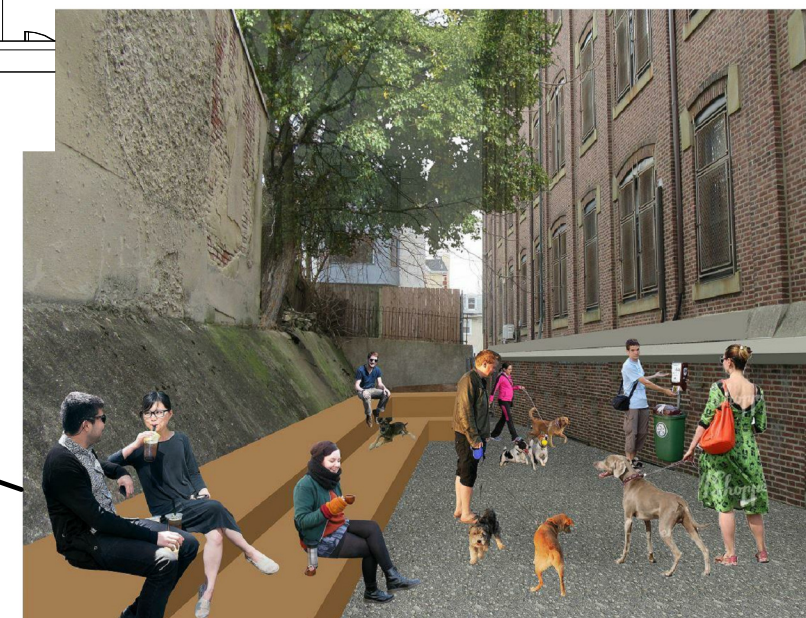

163-175 Conarroe Street & 156-162 Gay Street (School)

2 View Exiting the Garage
3/16" = 1'-0"

Scale Note: When drawings are printed on 11x17 sheets the scale is 1/2 the size shown. Drawings printed on 22x34 sheets the scale is as shown.