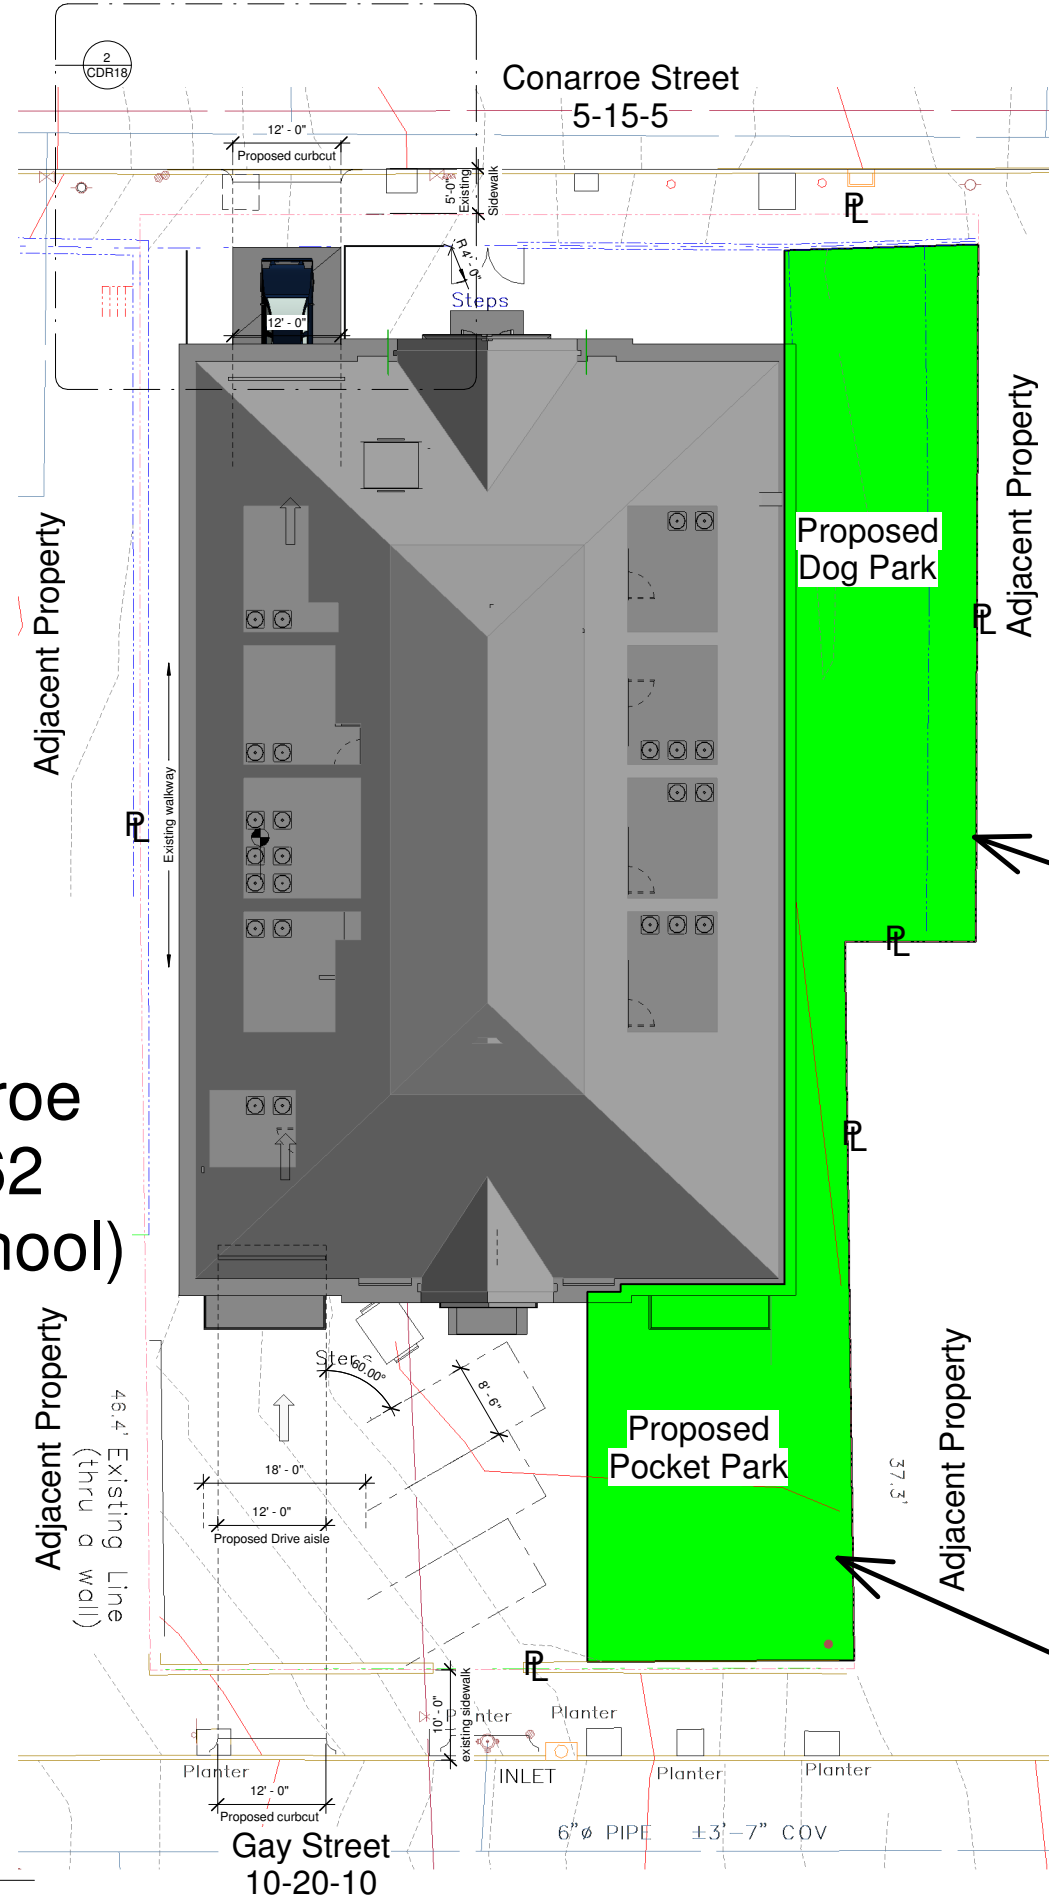

163-175 Conarroe Street & 156-162 Gay Street (School)

2 View Exiting the Garage
3/16" = 1'-0"

Scale Note: When drawings are printed on 11x17 sheets the scale is 1/2 the size shown. Drawings printed on 22x34 sheets the scale is as shown.

1 School Basement and Site
3/32" = 1'-0"

10 Class 1B
Bike Parking

10 Class 1A
Bike Parking

Scale Note: When drawings are printed on 11x17 sheets the scale is 1/2 the size shown. Drawings printed on 22x34 sheets the scale is as shown.

1 0.05 Basement
3/16" = 1'-0"

20 Proposed Apartments

Ranging from about 584 sq. ft.
to about 1,400 sq. ft.

Scale Note: When drawings are printed on 11x17 sheets the scale is 1/2 the size shown. Drawings printed on 22x34 sheets the scale is as shown.

1.0 First Floor
3/16" = 1'-0"

0' 3' 6'

1 2.0 2nd Floor
3/16" = 1'-0"

Scale Note: When drawings are printed on 11x17 sheets the scale is 1/2 the size shown. Drawings printed on 22x34 sheets the scale is as shown.