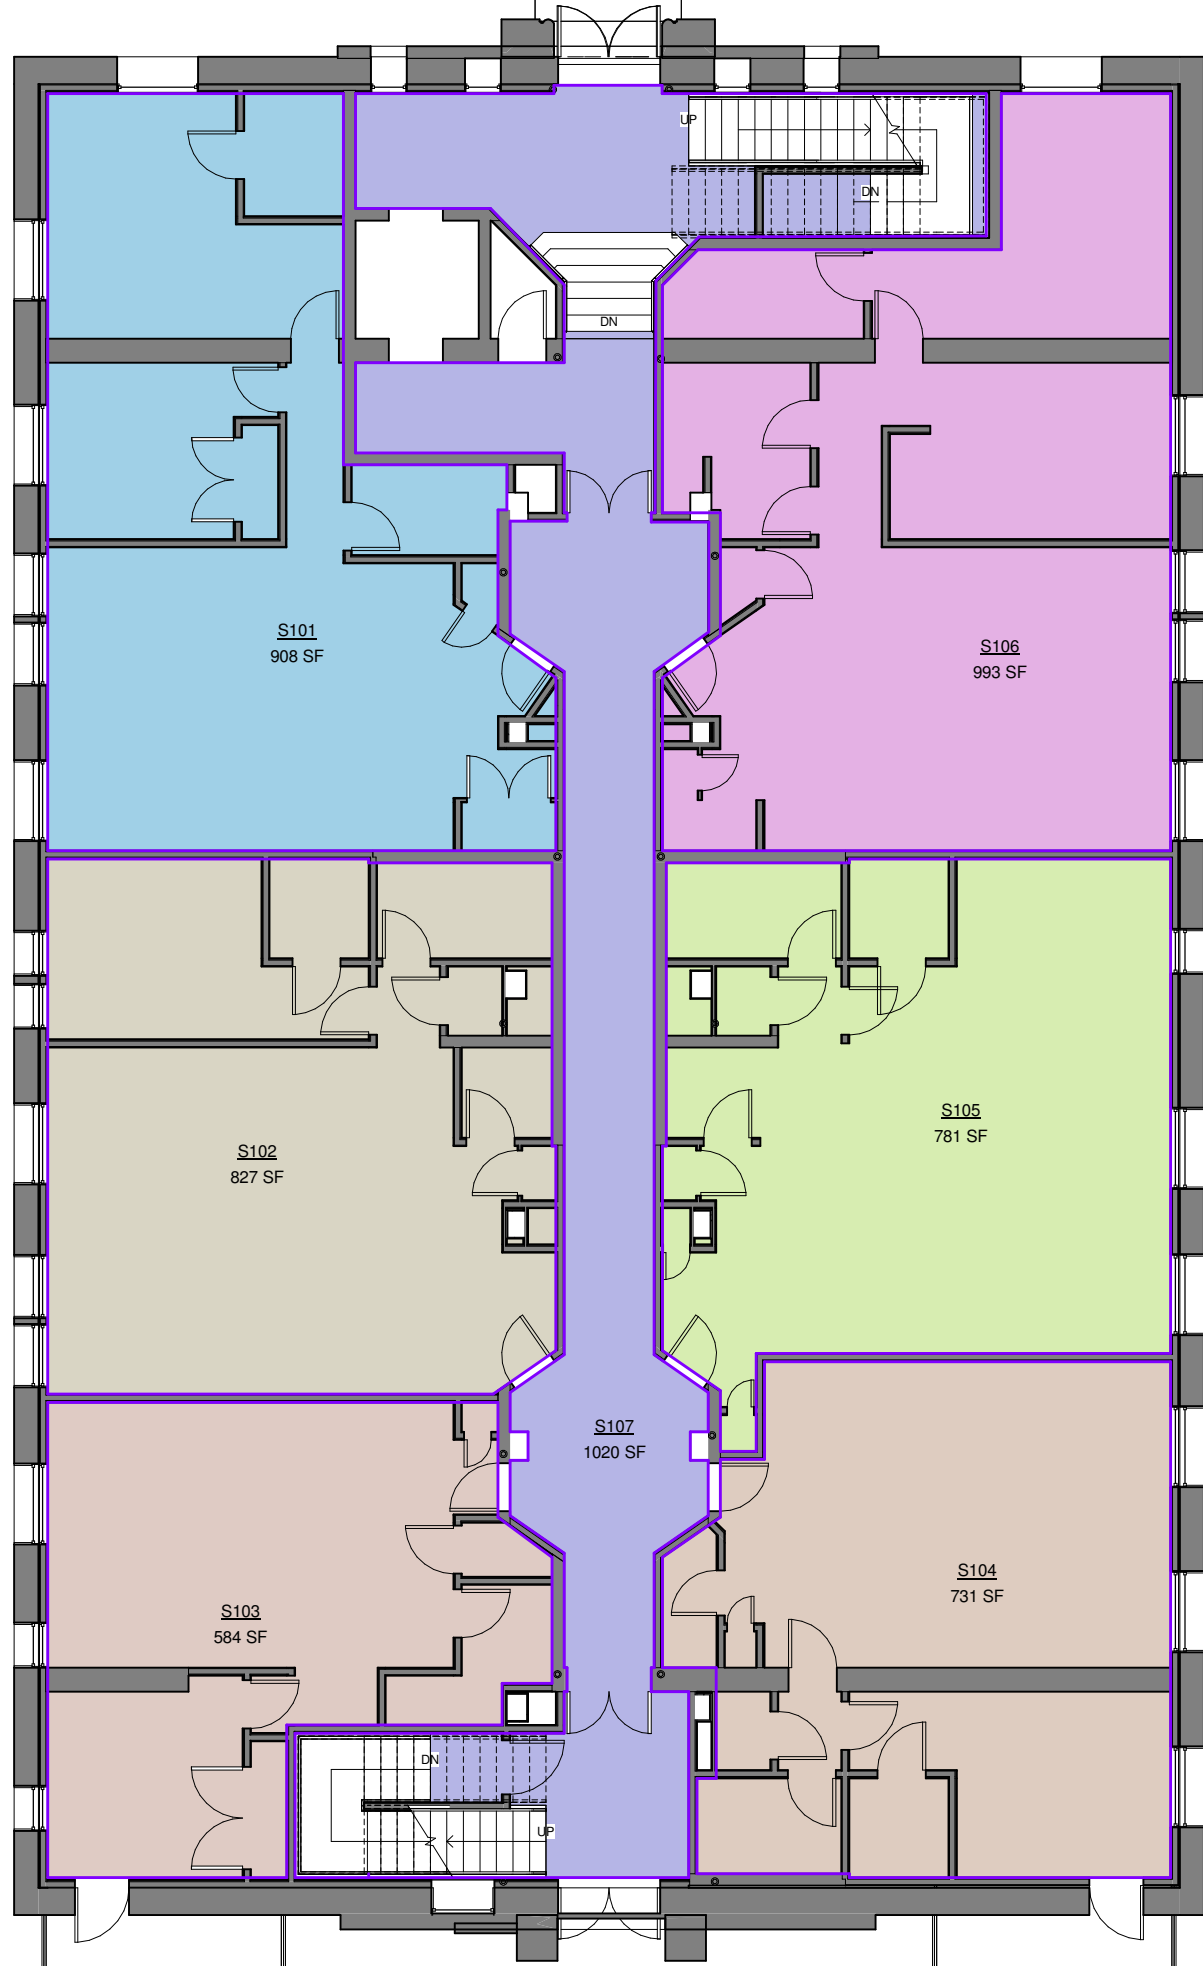

163-175 Conarroe Street & 156-162 Gay Street (School)

2 View Exiting the Garage
3/16" = 1'-0"

Scale Note: When drawings are printed on 11x17 sheets the scale is 1/2 the size shown. Drawings printed on 22x34 sheets the scale is as shown.

1 School Basement and Site
3/32" = 1'-0"

10 Class 1B
Bike Parking

10 Class 1A
Bike Parking

Scale Note: When drawings are printed on 11x17 sheets the scale is 1/2 the size shown. Drawings printed on 22x34 sheets the scale is as shown.

1 0.05 Basement
3/16" = 1'-0"

20 Proposed Apartments

Ranging from about 584 sq. ft.
to about 1,400 sq. ft.

Scale Note: When drawings are printed on 11x17 sheets the scale is 1/2 the size shown. Drawings printed on 22x34 sheets the scale is as shown.

1.0 First Floor
3/16" = 1'-0"

0' 3' 6'

1 2.0 2nd Floor
3/16" = 1'-0"

Scale Note: When drawings are printed on 11x17 sheets the scale is 1/2 the size shown. Drawings printed on 22x34 sheets the scale is as shown.