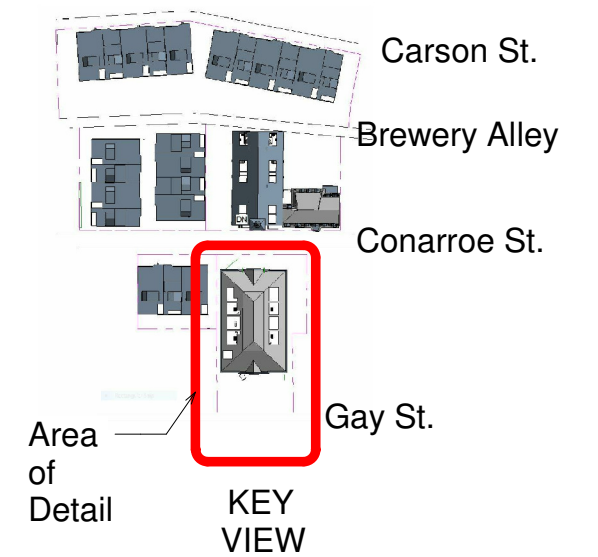

163-175 Conarroe Street & 156-162 Gay Street (School)

2 View Exiting the Garage
3/16" = 1'-0"

Scale Note: When drawings are printed on 11x17 sheets the scale is 1/2 the size shown. Drawings printed on 22x34 sheets the scale is as shown.

① 3.5 Third Floor Mezzanine
3/16" = 1'-0"

Scale Note: When drawings are printed on 11x17 sheets the scale is 1/2 the size shown. Drawings printed on 22x34 sheets the scale is as shown.

1 4.0 Roof Deck
3/16" = 1'-0"