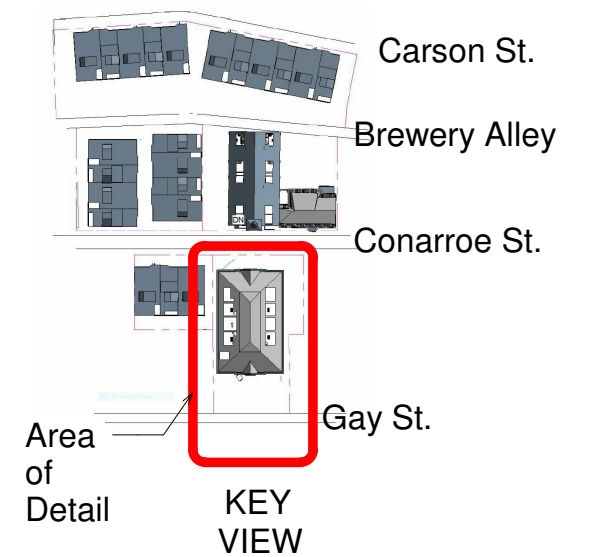

20 Proposed Apartments

Ranging from about 584 sq. ft.
to about 1,400 sq. ft.

Scale Note: When drawings are printed on 11x17 sheets the scale is 1/2 the size shown. Drawings printed on 22x34 sheets the scale is as shown.

1.0 First Floor
3/16" = 1'-0"

0' 3' 6'