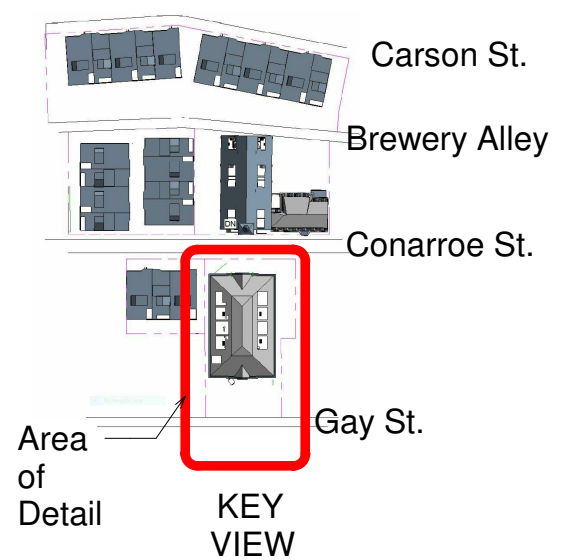

1 2.0 2nd Floor
3/16" = 1'-0"

Scale Note: When drawings are printed on 11x17 sheets the scale is 1/2 the size shown. Drawings printed on 22x34 sheets the scale is as shown.