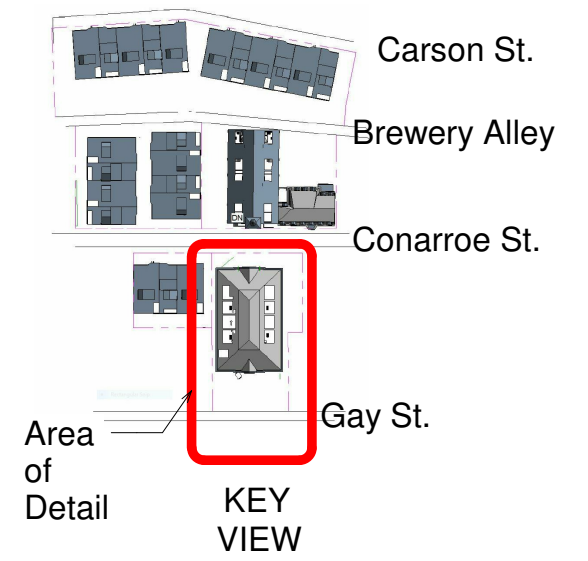

1 3.0 Third Floor
3/16" = 1'-0"
0' 3' 6'

Scale Note: When drawings are printed on 11x17 sheets the scale is 1/2 the size shown. Drawings printed on 22x34 sheets the scale is as shown.