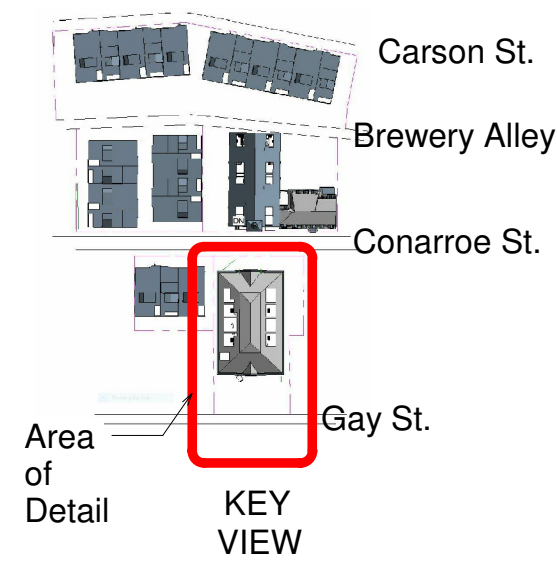

163-175 Conarroe Street & 156-162 Gay Street (School)

2 View Exiting the Garage
3/16" = 1'-0"

Scale Note: When drawings are printed on 11x17 sheets the scale is 1/2 the size shown. Drawings printed on 22x34 sheets the scale is as shown.

1 School Basement and Site
3/32" = 1'-0"

10 Class 1B
Bike Parking

10 Class 1A
Bike Parking

Scale Note: When drawings are printed on 11x17 sheets the scale is 1/2 the size shown. Drawings printed on 22x34 sheets the scale is as shown.

1 0.05 Basement
3/16" = 1'-0"

20 Proposed Apartments

Ranging from about 584 sq. ft.
to about 1,400 sq. ft.

Scale Note: When drawings are printed on 11x17 sheets the scale is 1/2 the size shown. Drawings printed on 22x34 sheets the scale is as shown.

Scale Note: When drawings are printed on 11x17 sheets the scale is 1/2 the size shown. Drawings printed on 22x34 sheets the scale is as shown.