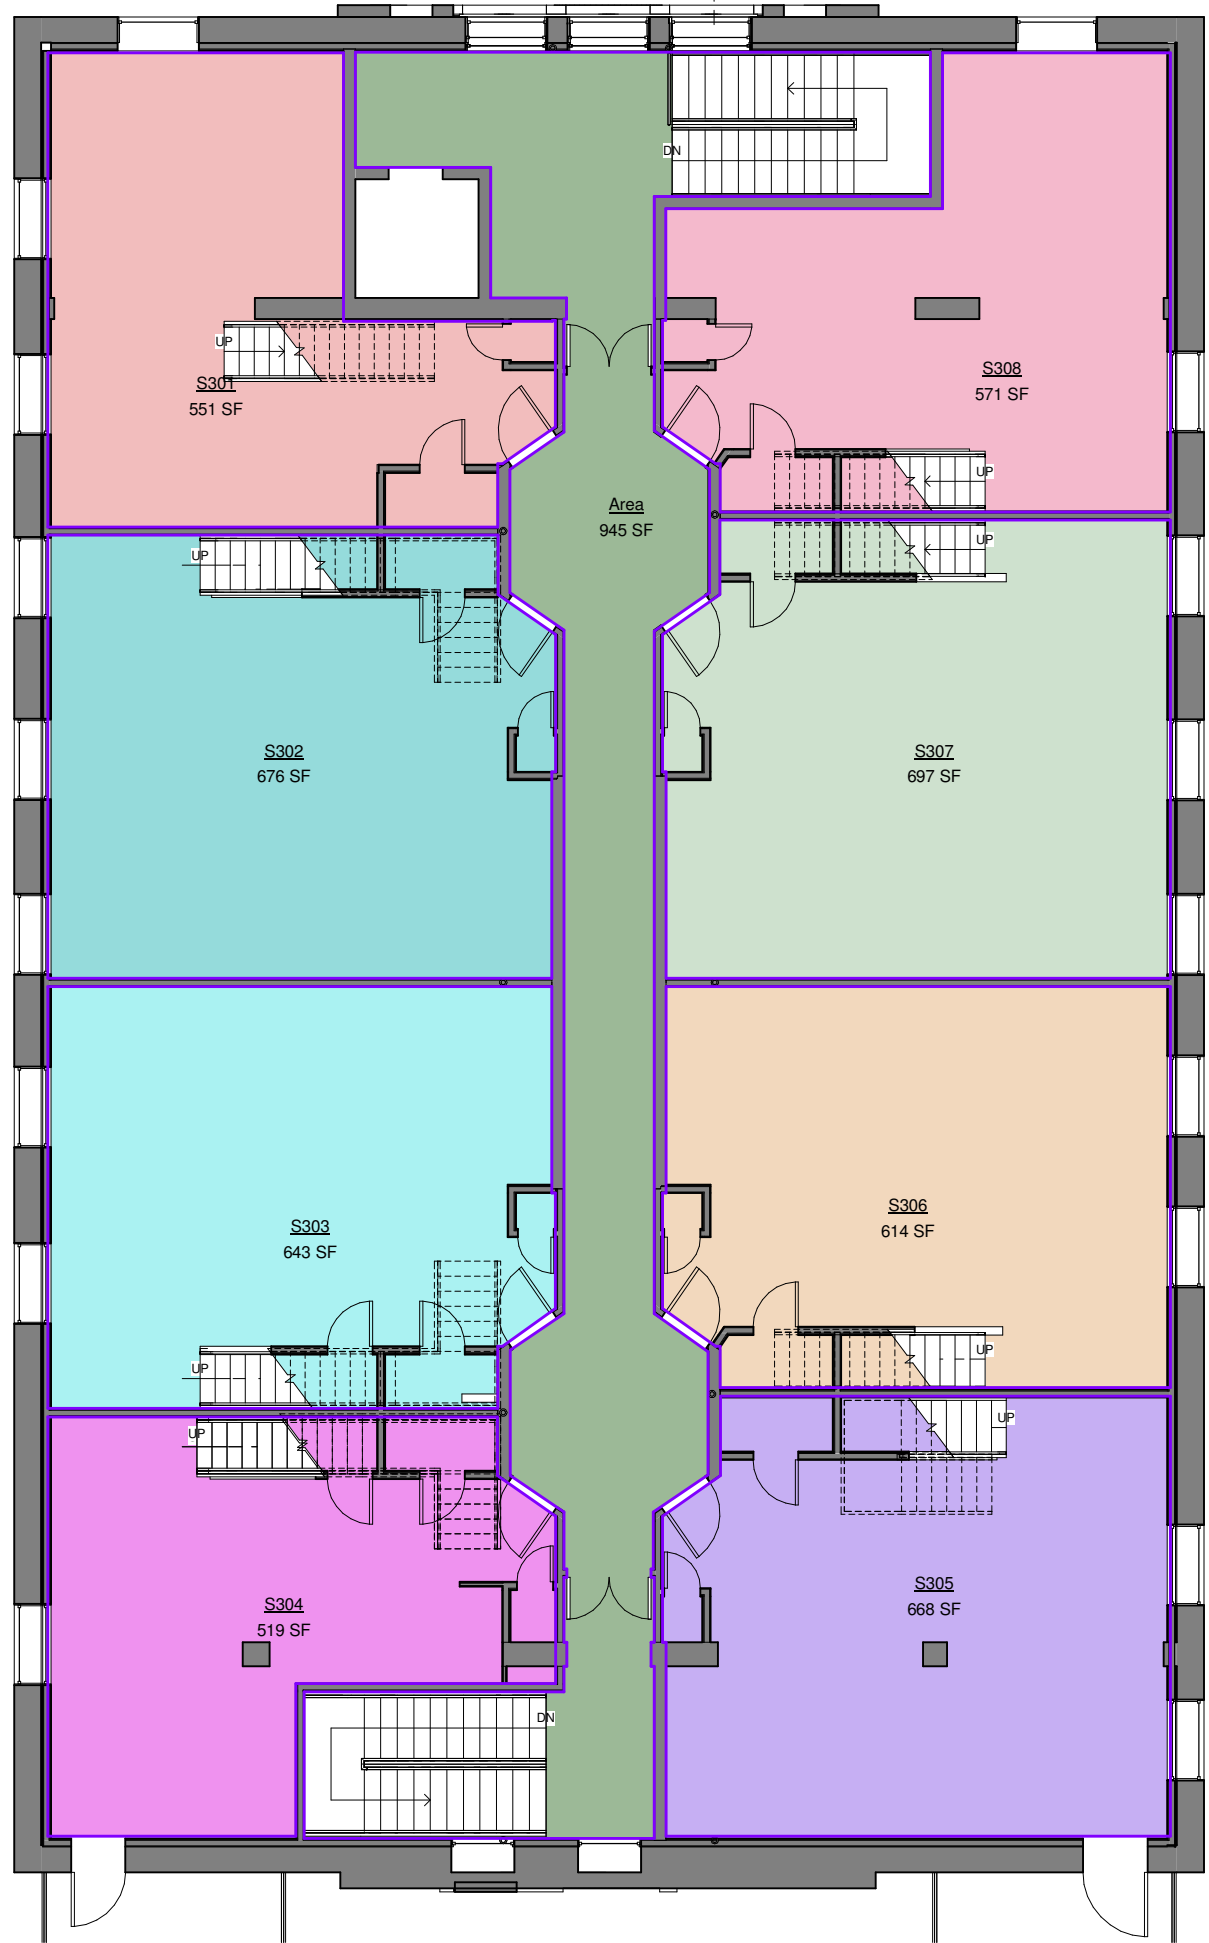

163-175 Conarroe Street & 156-162 Gay Street (School)

2 View Exiting the Garage
3/16" = 1'-0"

Scale Note: When drawings are printed on 11x17 sheets the scale is 1/2 the size shown. Drawings printed on 22x34 sheets the scale is as shown.

1 0.05 Basement
3/16" = 1'-0"

20 Proposed Apartments

Ranging from about 584 sq. ft.
to about 1,400 sq. ft.

Scale Note: When drawings are printed on 11x17 sheets the scale is 1/2 the size shown. Drawings printed on 22x34 sheets the scale is as shown.

1.0 First Floor
3/16" = 1'-0"

0' 3' 6'

1 2.0 2nd Floor
3/16" = 1'-0"

Scale Note: When drawings are printed on 11x17 sheets the scale is 1/2 the size shown. Drawings printed on 22x34 sheets the scale is as shown.

1 3.0 Third Floor
 3/16" = 1'-0"
 0' 3' 6'

Scale Note: When drawings are printed on 11x17 sheets the scale is 1/2 the size shown. Drawings printed on 22x34 sheets the scale is as shown.

Scale Note: When drawings are printed on 11x17 sheets the scale is 1/2 the size shown. Drawings printed on 22x34 sheets the scale is as shown.