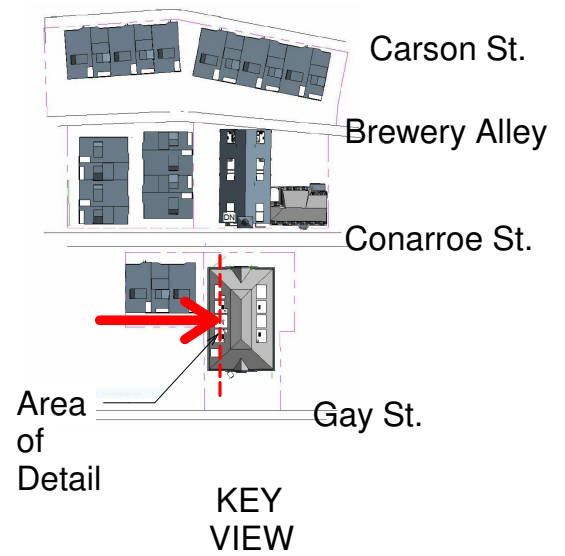

163-175 Conarroe Street & 156-162 Gay Street (School)

2 View Exiting the Garage
3/16" = 1'-0"

Scale Note: When drawings are printed on 11x17 sheets the scale is 1/2 the size shown. Drawings printed on 22x34 sheets the scale is as shown.

① 3.5 Third Floor Mezzanine
3/16" = 1'-0"

Scale Note: When drawings are printed on 11x17 sheets the scale is 1/2 the size shown. Drawings printed on 22x34 sheets the scale is as shown.

1 4.0 Roof Deck
3/16" = 1'-0"

Conarroe Street

1 Section
3/16" = 1'-0"

0' 3' 6'

Scale Note: When drawings are printed on 11x17 sheets the scale is 1/2 the size shown. Drawings printed on 22x34 sheets the scale is as shown.

1 Transverse Section
 3/16" = 1'-0"