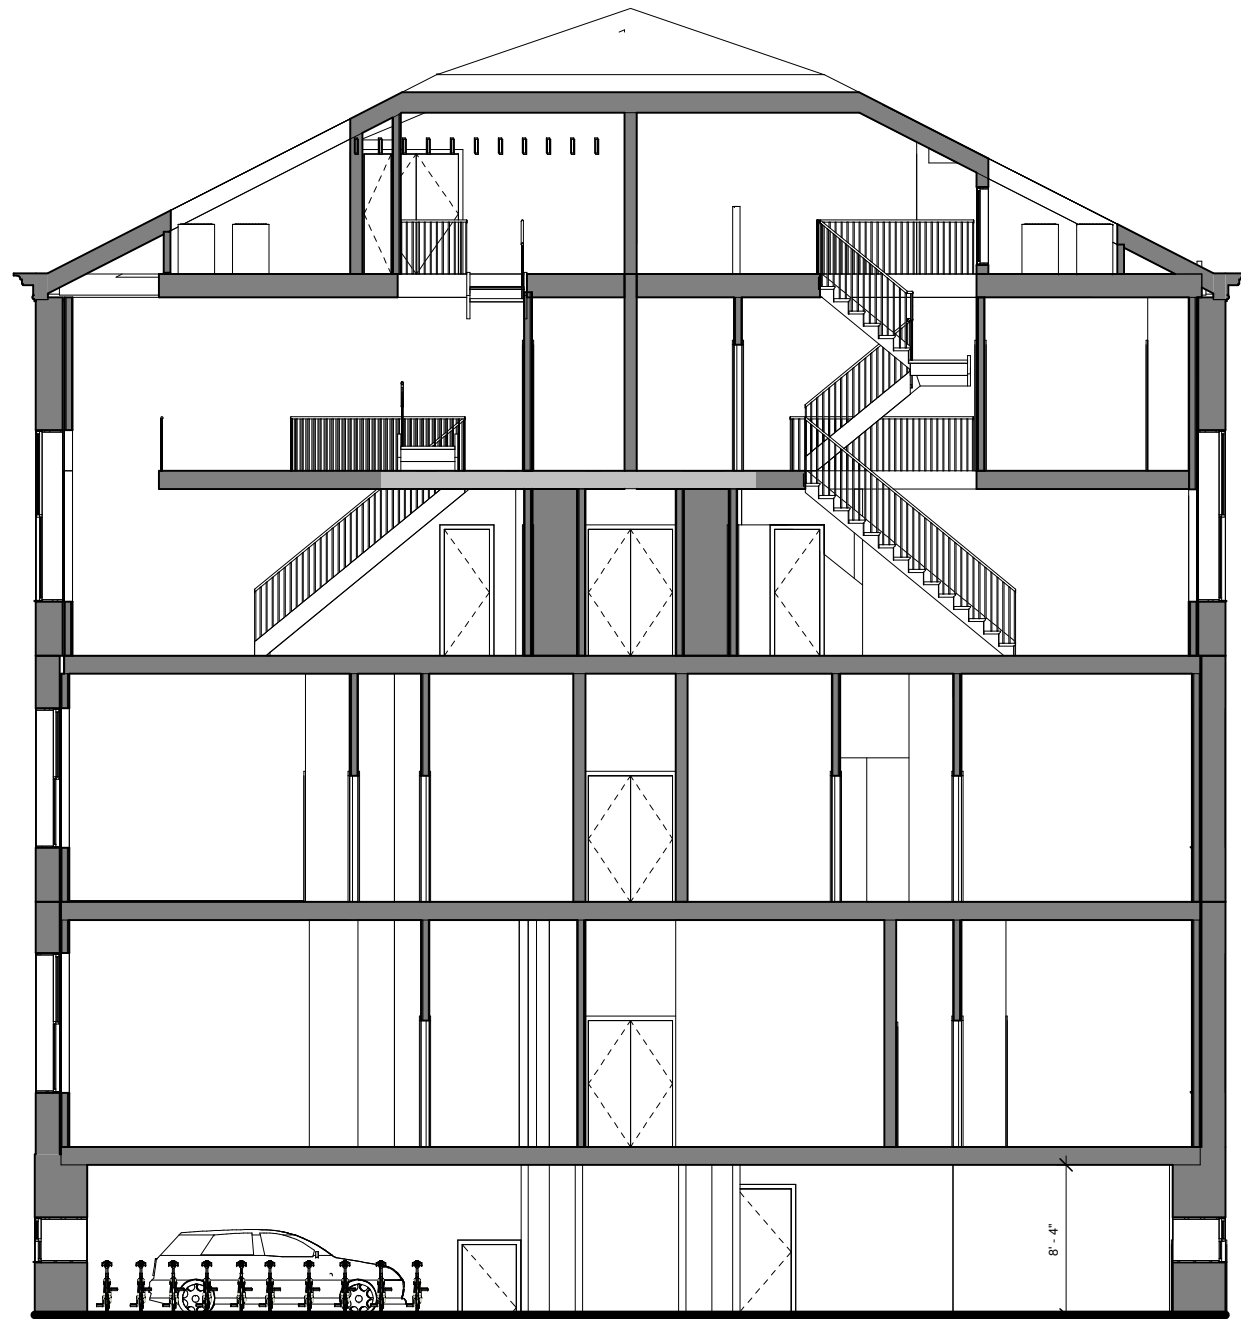

163-175 Conarroe Street & 156-162 Gay Street (School)

2 View Exiting the Garage
3/16" = 1'-0"

Scale Note: When drawings are printed on 11x17 sheets the scale is 1/2 the size shown. Drawings printed on 22x34 sheets the scale is as shown.

① 3.5 Third Floor Mezzanine
3/16" = 1'-0"

Scale Note: When drawings are printed on 11x17 sheets the scale is 1/2 the size shown. Drawings printed on 22x34 sheets the scale is as shown.

1 4.0 Roof Deck
3/16" = 1'-0"

Conarroe Street

1 Section
3/16" = 1'-0"

0' 3' 6'

Scale Note: When drawings are printed on 11x17 sheets the scale is 1/2 the size shown. Drawings printed on 22x34 sheets the scale is as shown.

1 Transverse Section
 3/16" = 1'-0"