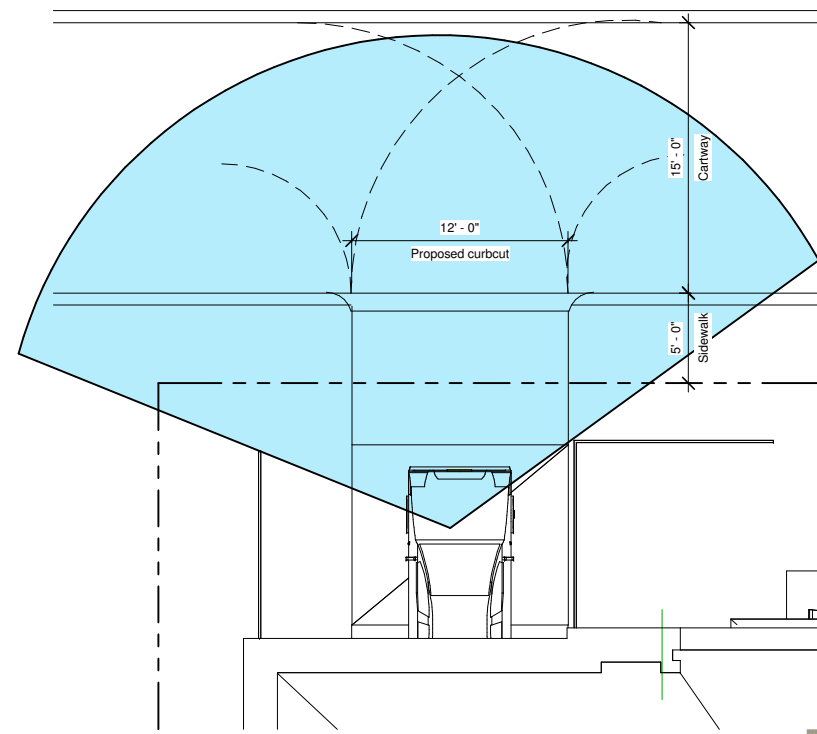

163-175 Conarroe Street & 156-162 Gay Street (School)

2 View Exiting the Garage
3/16" = 1'-0"

Scale Note: When drawings are printed on 11x17 sheets the scale is 1/2 the size shown. Drawings printed on 22x34 sheets the scale is as shown.

1 School Basement and Site
3/32" = 1'-0"

10 Class 1B
Bike Parking

10 Class 1A
Bike Parking

Scale Note: When drawings are printed on 11x17 sheets the scale is 1/2 the size shown. Drawings printed on 22x34 sheets the scale is as shown.

1 0.05 Basement
3/16" = 1'-0"

20 Proposed Apartments

Ranging from about 584 sq. ft.
to about 1,400 sq. ft.

Scale Note: When drawings are printed on 11x17 sheets the scale is 1/2 the size shown. Drawings printed on 22x34 sheets the scale is as shown.

1.0 First Floor
3/16" = 1'-0"

0' 3' 6'

1 2.0 2nd Floor
3/16" = 1'-0"

Scale Note: When drawings are printed on 11x17 sheets the scale is 1/2 the size shown. Drawings printed on 22x34 sheets the scale is as shown.