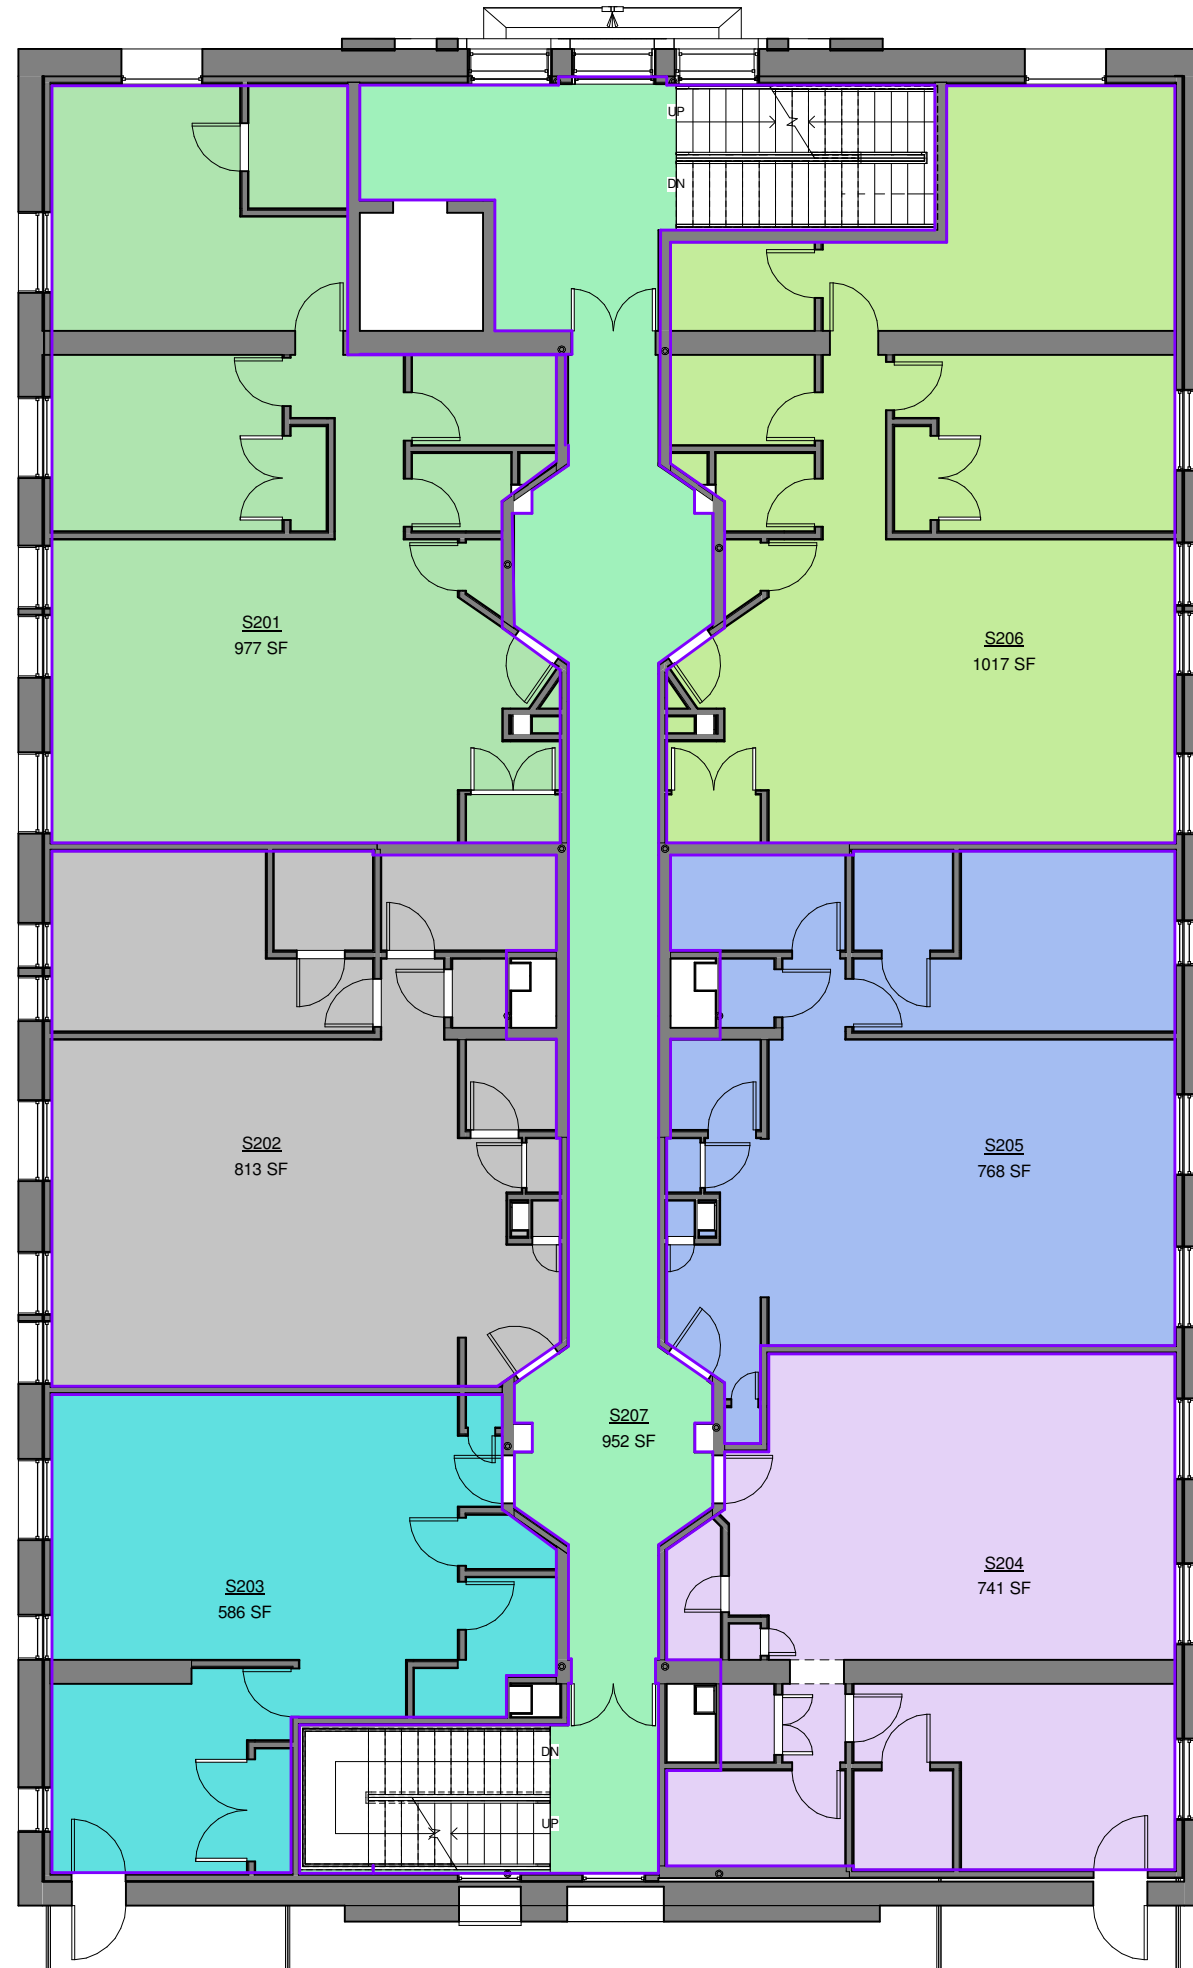

163-175 Conarroe Street & 156-162 Gay Street (School)

2 View Exiting the Garage
3/16" = 1'-0"

Scale Note: When drawings are printed on 11x17 sheets the scale is 1/2 the size shown. Drawings printed on 22x34 sheets the scale is as shown.

1 School Basement and Site
3/32" = 1'-0"

10 Class 1B
Bike Parking

10 Class 1A
Bike Parking

Scale Note: When drawings are printed on 11x17 sheets the scale is 1/2 the size shown. Drawings printed on 22x34 sheets the scale is as shown.

1 0.05 Basement
3/16" = 1'-0"

20 Proposed Apartments

Ranging from about 584 sq. ft.
to about 1,400 sq. ft.

Scale Note: When drawings are printed on 11x17 sheets the scale is 1/2 the size shown. Drawings printed on 22x34 sheets the scale is as shown.

1.0 First Floor
3/16" = 1'-0"

0' 3' 6'

1 2.0 2nd Floor
3/16" = 1'-0"

Scale Note: When drawings are printed on 11x17 sheets the scale is 1/2 the size shown. Drawings printed on 22x34 sheets the scale is as shown.